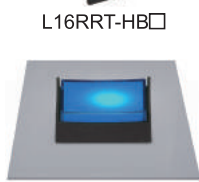

## Ø16 Pilot Lights (L16RR Series)

Type	Appearance	Model	Contact block	LED block
			C contact	DC voltage
Flat round, extended	 L16RR-EY□	L16RR-E□5	—	1 (5VDC)
		L16RR-E□12		1 (12VDC)
		L16RR-E□24		1 (24VDC)
※□ indicates color: <b>R</b> , <b>B</b> , <b>G</b> , <b>Y</b> , <b>W</b> ※The light unit and LED blocks are sold separately. (light unit: bold letters, LED block: regular letters) ※The LED color is the same as the control unit.				
• Dimensions (unit: mm) <div style="display: flex; justify-content: space-around; align-items: flex-start;">    </div> <p style="text-align: right;">※For panel cut-out dimensions, please refer to page A-48.</p>				

Type	Appearance	Model	Contact block	LED block
			C contact	DC voltage
Flat square (half guard), extended	 L16RRS-HG□	L16RRS-H□5	—	1 (5VDC)
		L16RRS-H□12		1 (12VDC)
		L16RRS-H□24		1 (24VDC)
※□ indicates color: <b>R</b> , <b>B</b> , <b>G</b> , <b>Y</b> , <b>W</b> ※The light unit and LED blocks are sold separately. (light unit: bold letters, LED block: regular letters) ※The LED color is the same as the control unit.				
• Dimensions (unit: mm) <div style="display: flex; justify-content: space-around; align-items: flex-start;">    </div> <p style="text-align: right;">※For panel cut-out dimensions, please refer to page A-48.</p>				

# LAMP Ø16 Pilot Lights

Type	Appearance	Model	Contact block	LED block
			C contact	DC voltage
Flat rectangular (half guard), extended		L16RRT-H□5	—	1 (5VDC)
		L16RRT-H□12		1 (12VDC)
		L16RRT-H□24		1 (24VDC)

L16RRT-HB□

※□ indicates color: **R**, **B**, **G**, **Y**, **W**  
 ※The light unit and LED blocks are sold separately.  
 (light unit: bold letters, LED block: regular letters)  
 ※The LED color is the same as the control unit.