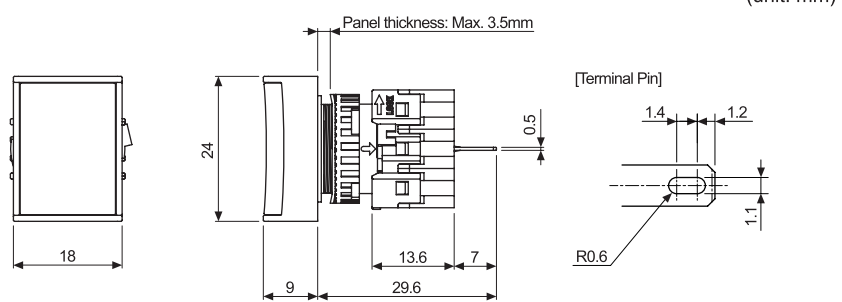

Type	Appearance	Model	Contact block	LED block
			C contact	DC voltage
Flat square (half guard), extended	 L16RRS-HG□	L16RRS-H□5	—	1 (5VDC)
		L16RRS-H□12		1 (12VDC)
		L16RRS-H□24		1 (24VDC)
※□ indicates color: <b>R</b> , <b>B</b> , <b>G</b> , <b>Y</b> , <b>W</b> ※The light unit and LED blocks are sold separately. (light unit: bold letters, LED block: regular letters) ※The LED color is the same as the control unit.				
• Dimensions (unit: mm) <div style="display: flex; justify-content: space-around; align-items: flex-start;">    </div> <p style="text-align: right;">※For panel cut-out dimensions, please refer to page A-48.</p>				

# LAMP Ø16 Pilot Lights

Type	Appearance	Model	Contact block	LED block
			C contact	DC voltage
Flat rectangular (half guard), extended		L16RRT-H□5	—	1 (5VDC)
		L16RRT-H□12		1 (12VDC)
		L16RRT-H□24		1 (24VDC)

• Dimensions

※For panel cut-out dimensions, please refer to page A-48.

Control Switches

Ø16

Ø22/25

Ø30

□30

Push Button Switches